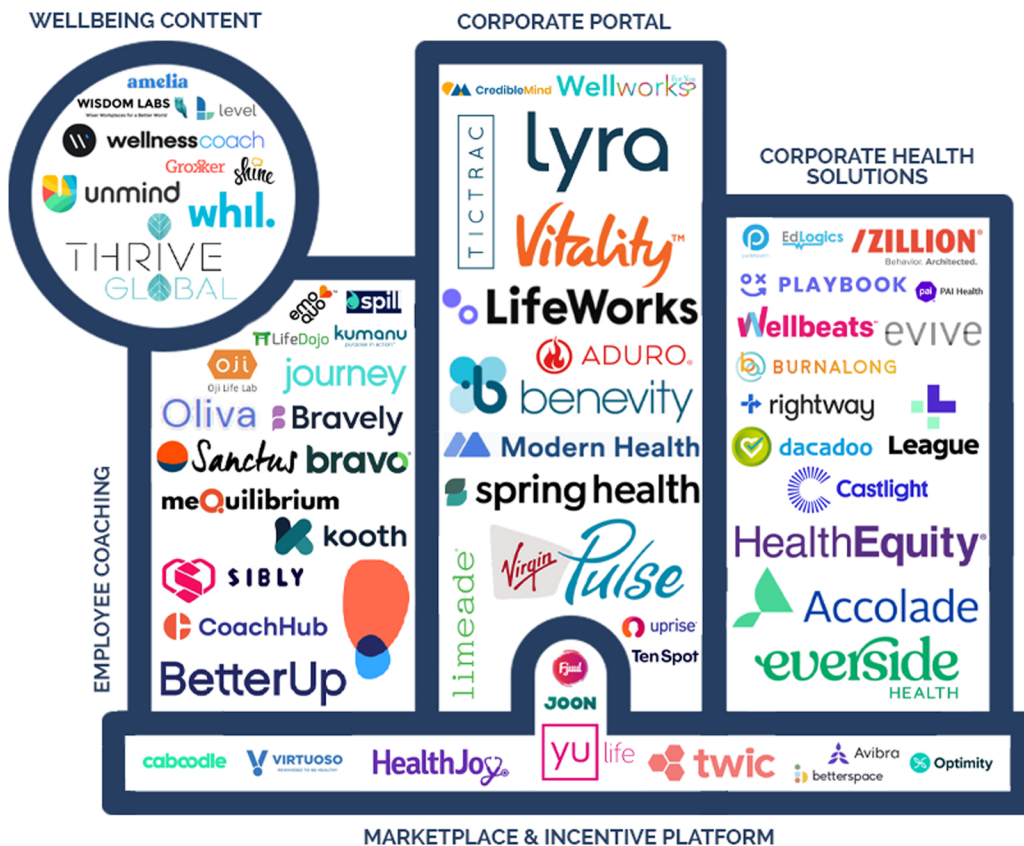

WORKPLACE & LIFE WELLNESS

Corporate Solutions