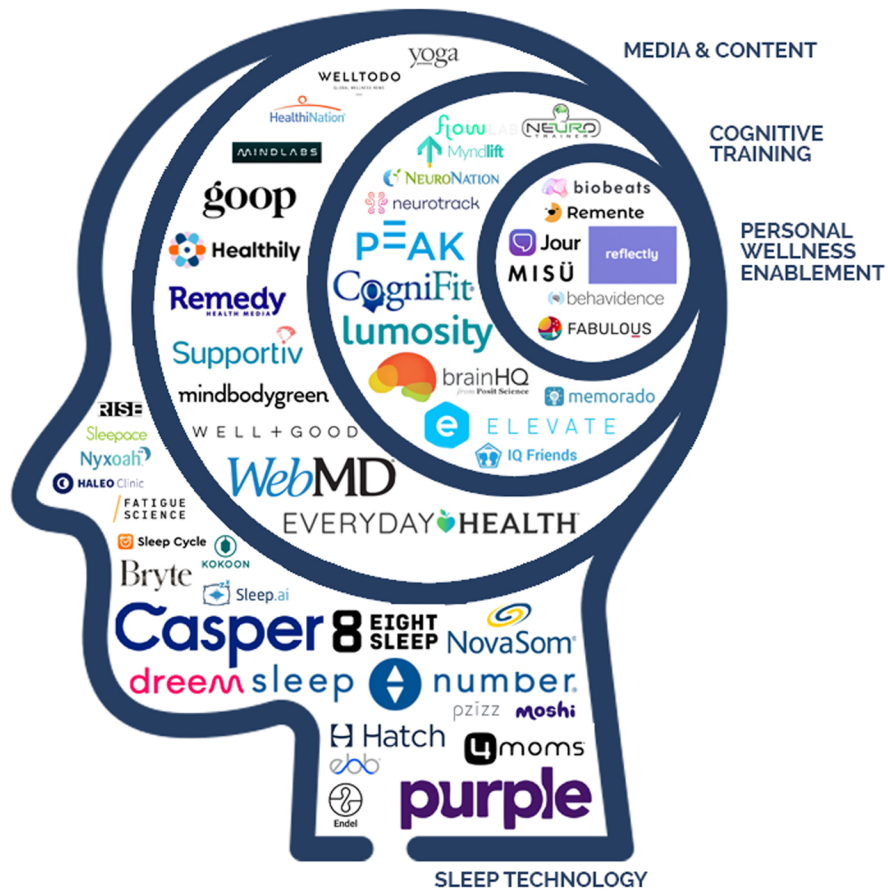

MENTAL & EMOTIONAL WELLNESS

Other Mental Wellness Enablement